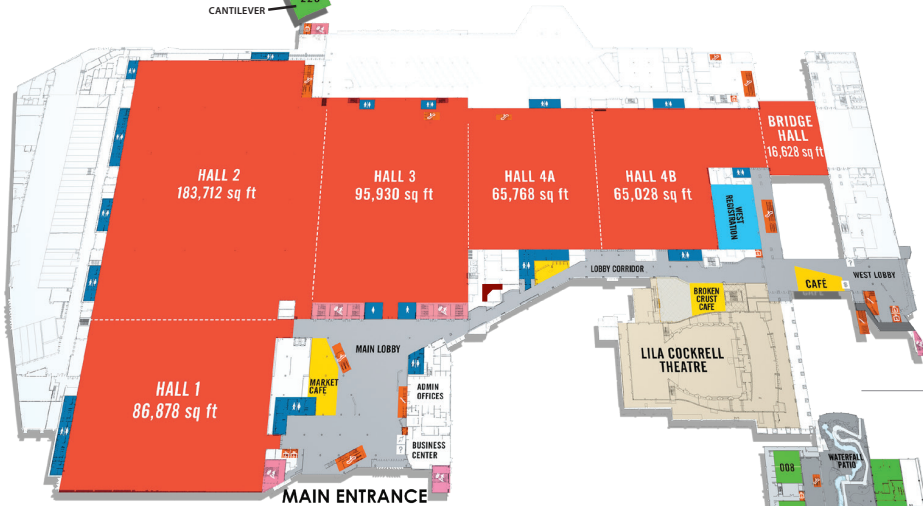

## BALLROOM LEVEL

Stars at Night Ballroom  
 HemisFair Ballroom  
 Meeting Rooms 301-305

## MEETING LEVEL

Meeting Rooms 205-225  
 Cantilever Room  
 O’Gorman Terrace

## STREET LEVEL

Exhibit Halls 1-4B  
 Bridge Hall  
 Lila Cockrell Theatre  
 Main Lobby/Business Center  
 West Lobby  
 Lobby Corridor

## RIVER LEVEL

Meeting Rooms 004-008  
 The LDR  
 Grotto  
 Merida Plaza

**LEGEND**

- Exhibit Halls
- Meeting Rooms
- Ballrooms
- Prefunction
- Restrooms
- Food Service
- Stairs/Escalator
- Nursing Room
- Emergency Exits